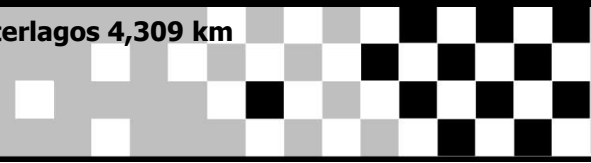

2ª ETAPA SUPERBIKE BRASIL 2022

Copa Pro Honda CBR 650R

Autódromo de Interlagos 4,309 km

1o,2o CLASSIFICATORIOS

Pos	No.	Class	Sut Name	FPM	all BestTm	Diff	Gap	In Session	MOTO	Equipe
1	1	PRO	João Carneiro		1:44.548			1o Classific	Honda CBR 650R	Cajuru Racing
2	22	PRO	Lucas Minato	FPM	1:47.886	3.338	3.338	1o Classific	Honda CBR 650R	HJC/ PSBK
3	85	PRO	Gustavo Gão		1:48.427	3.879	0.541	1o Classific	Honda CBR 650R	Koube Motonil Moto
4	23	PRO	Marcelo Simões "Bode"		1:51.152	6.604	2.725	1o Classific	Honda CBR 650R	W2V MotorSport
5	27	PRO	M Alexandre Colorado		1:52.950	8.402	1.798	2o Classific	Honda CBR 650R	AllBoy Colorado
6	29	PRO	M Mauricio Laranjeira		1:53.225	8.677	0.275	1o Classific	Honda CBR 650R	AllBoy Colorado
7	76	LIGHT	M Anderson Felipe		1:53.342	8.794	0.117	1o Classific	Honda CBR 650R	AllBoy Colorado
8	37	LIGHT	M Michael "Tanga"	FPM	1:53.534	8.986	0.192	1o Classific	Honda CBR 650R	HJC/ PSBK
9	17	LIGHT	M Ayres Filho	FPM	1:53.636	9.088	0.102	1o Classific	Honda CBR 650R	AllBoy Colorado
10	40	PRO	M Michael Valtingojer		1:54.387	9.839	0.751	2o Classific	Honda CBR 650R	RACER X
11	222	LIGHT	Alex Fernandes		1:54.665	10.117	0.278	2o Classific	Honda CBR 650R	HJC/ PSBK
12	31	LIGHT	M Luiz "Betinho" Ferreira		2:01.286	16.738	6.621	2o Classific	Honda CBR 650R	Quick Motors
13	47	LIGHT	M Edgar Grampola	FPM	2:22.566	38.018	21.280	2o Classific	Honda CBR 650R	Dezeró Racing