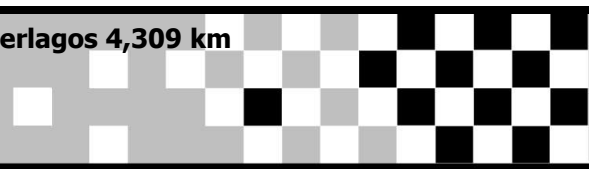

2ª ETAPA SUPERBIKE BRASIL 2022

SuperSport 600cc

Autódromo de Interlagos 4,309 km

1o,2o CLASSIFICATORIOS

Pos	No.	Class	Sut Name	FPM	all BestTm	Diff	Gap	In Session	MOTO	Equipe
1	300	PRO	Felipe Gonçalves		1:42.207			1o Classific	Kawasaki Ninja ZX-6R	HJC/ PSBK
2	54	PRO	Felipe Macan		1:42.530	0.323	0.323	1o Classific	Kawasaki Ninja ZX-6R	Controllity Racing
3	27	PRO	Theo Manna		1:42.681	0.474	0.151	1o Classific	Kawasaki Ninja ZX-6R	PCM
4	55	PRO	Mauro Passarino		1:43.059	0.852	0.378	1o Classific	Kawasaki Ninja ZX-6R	W2V MotorSport
5	25	PRO	Pedro Valiente		1:43.839	1.632	0.780	2o Classific	Yamaha YZF-R6	Chaco Vivo Racing
6	26	PRO	Pedro Kamikaze		1:43.965	1.758	0.126	2o Classific	Kawasaki Ninja ZX-6R	PRT
7	61	PRO	Victor "Durval Careca"		1:44.234	2.027	0.269	1o Classific	Kawasaki Ninja ZX-6R	Genesis Race
8	23	PRO	Diego Viveiros		1:44.492	2.285	0.258	1o Classific	Kawasaki Ninja ZX-6R	DS PERFORMANCE
9	5	EXTREME	Mauro Thomassini	FPM	1:45.206	2.999	0.714	1o Classific	Yamaha YZF-R6	MOTOM
10	117	PRO	Franco Pandolfino		1:45.616	3.409	0.410	1o Classific	Kawasaki Ninja ZX-6R	Luvizotto Race Team
11	177	PRO	Lucas Torres		1:45.683	3.476	0.067	2o Classific	Kawasaki Ninja ZX-6R	Koube Motonil Moto
12	91	PRO	Julio Cesar Parra		1:46.592	4.385	0.909	1o Classific	Kawasaki Ninja ZX-6R	MOTOM
13	80	EXTREME	Luis Armando Boechat	FPM	1:47.469	5.262	0.877	1o Classific	Kawasaki Ninja ZX-6R	Koube Motonil Moto
14	19	EXTREME	Paulo Foroni	FPM	1:48.331	6.124	0.862	2o Classific	Kawasaki Ninja ZX-6R	Genesis Race
15	99	EXTREME	Marcos Fortunato		1:48.541	6.334	0.210	1o Classific	Kawasaki Ninja ZX-6R	Sport Plus Racing
16	96	ESTREANTE	Tirshen Mourão	FPM	1:48.546	6.339	0.005	1o Classific	Yamaha YZF-R6	PRT
17	105	EXTREME	Ronaldo "Tutti" Ranieri		1:48.637	6.430	0.091	1o Classific	Kawasaki Ninja ZX-6R	DS PERFORMANCE
18	7	ESTREANTE	Allan Joseph Martins		1:49.632	7.425	0.995	1o Classific	Triumph Daytona 675	Boi Racing
19	87	EXTREME	Gerson Caleb		1:49.653	7.446	0.021	2o Classific	Kawasaki Ninja ZX-6R	Dezeró Racing
20	22	EXTREME	Gabriel Silva		1:49.904	7.697	0.251	2o Classific	Kawasaki Ninja ZX-6R	PRT
21	251	ESTREANTE	Guilherme M.de Assis		1:50.173	7.966	0.269	1o Classific	Kawasaki Ninja ZX-6R	Koube Motonil Moto
22	78	ESTREANTE	Jonas Vieira "McDonal"	FPM	1:50.742	8.535	0.569	2o Classific	Kawasaki Ninja ZX-6R	AST Racing
23	30	EXTREME	Luiz Imparato		1:50.948	8.741	0.206	2o Classific	Kawasaki Ninja ZX-6R	Cerciari Racing
24	380	ESTREANTE	Junio Roberto Bereta	FPM	1:51.000	8.793	0.052	2o Classific	Daytona 675R	AST Racing
25	113	ESTREANTE	Marco Theodoro	FPM	1:51.053	8.846	0.053	1o Classific	Kawasaki Ninja ZX-6R	DS PERFORMANCE
26	49	ESTREANTE	Walter Becker	FPM	1:51.287	9.080	0.234	1o Classific	Triumph Daytona 675	Boi Racing
27	33	EXTREME	Douglas Russo		1:51.391	9.184	0.104	2o Classific	Kawasaki Ninja ZX-6R	Sport Plus Racing
28	111	ESTREANTE	Fernando Brutus		1:51.455	9.248	0.064	2o Classific	Kawasaki Ninja ZX-6R	ÁVIA UP1 / Racing
29	77	EXTREME	Marcos Kawasaki	FPM	1:51.650	9.443	0.195	2o Classific	Kawasaki ZX-6R	PRT
30	95	ESTREANTE	Fabrcio Bandeira	FPM	1:53.222	11.015	1.572	1o Classific	Kawasaki Ninja ZX-6R	Dual/VLX
31	64	PRO	Michael Valtingoer		1:55.345	13.138	2.123	2o Classific	Kawasaki Ninja ZX-6R	Racer X