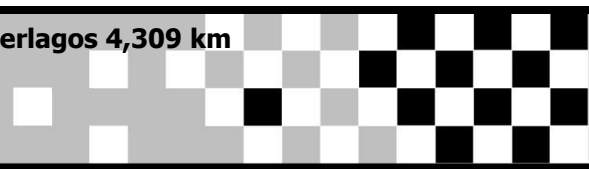

## 1a ETAPA SUPERBIKE BRASIL 2022

SBK LIGHT 1000cc

Autódromo de Interlagos 4,309 km

FINAL CLASSIFICATORIO

Pos	No.	Class	Sut Name	all BestTm	Diff	Gap	In Session	MOTO	Equipe
1	10	LIGHT	Junior "Juninho 10"	1:49.561	2.633	0.260	S.Pole - SBI	Kawasaki Ninja ZX-10R	AST Racing
2	33	LIGHT	Luis H.Bertoli	1:52.504	5.576	1.067	S.Pole - SBI	Kawasaki Ninja ZX-10R	Controllity Racing
3	99	MASTER	Edson Luiz	1:58.091	11.163	5.151	S.Pole - SBI	Suzuki GSXR-1000R	PCM
4	186	LIGHT	Felipe Comerlatto	1:59.014	12.086	0.923	S.Pole - SBI	BMW S1000RR	Sport Plus Racing
5	13	LIGHT	Luis Ferraz	1:59.269	12.341	0.255	S.Pole - SBI	BMW S1000RR	Tecfil Racing Team
6	6	LIGHT	Peterson L. Scherwinsk	2:02.996	16.068	3.727	S.Pole - SBI	BMW S1000RR	RXP/TRH RACING
7	377	MASTER	Chrystian Quick	2:09.136	22.208	6.140	S.Pole - SBI	CBR 1000R	Quick Motors
8	67	MASTER	Luiz R. Nucci Zuliani	2:14.794	27.866	3.742	S.Pole - SBI	1299	HJC/ PSBK
9	9	MASTER	Juracy Rodrigues "Blac	4:17.548	:30.620	8.921	S.Pole - SBI	Kawasaki Ninja ZX-6R	Tecfil Racing Team
10	17	LIGHT	Alex Souza				S.Pole - SBI	Kawasaki Ninja ZX-10R	Controllity Racing
11	713	LIGHT	Felipe Bittencourt	1:46.928			CLASSIF	GSXR 1000	PCM
12	999	LIGHT	Rodrigo Simon	1:47.138	0.210	0.210	CLASSIF	Honda CBR1000RR	AllBoy Colorado
13	28	MASTER	Pablo Flores Nunes	1:47.677	0.749	0.539	CLASSIF	Suzuki GSXR-1000R	PCM
14	164	MASTER	Cleverson Oliveira	1:48.181	1.253	0.504	CLASSIF	BMW S1000RR	RXP/TRH RACING
15	205	LIGHT	Christian Simonit	1:49.301	2.373	1.120	CLASSIF	Kawasaki Ninja ZX-10R	RXP/TRH RACING
16	86	MASTER	S Edson Errera	1:51.180	4.252	1.619	CLASSIF	Honda CBR 1000RR	Errera Racing
17	1	LIGHT	Jefferson Bezerra	1:51.437	4.509	0.257	CLASSIF	BMW S1000RR	Dezeró Racing
18	45	MASTER	S Nelson Mágico	1:52.940	6.012	0.436	CLASSIF	BMW S1000RR	Mágico Racing
19	129	LIGHT	Leandro Nexó	2:11.052	24.124	1.916	CLASSIF	BMW S1000RR	Koube Motonil Motors
20	111	LIGHT	Lucas Bessa	4:08.627	:21.699	:53.833	CLASSIF	CBR1000RR	AST Racing