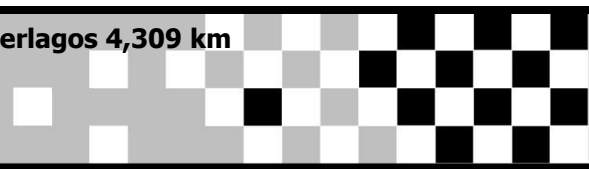

2a ETAPA SUPERBIKE BRASIL 2022

SBK LIGHT 1000cc

Autódromo de Interlagos 4,309 km

1o,2o CLASSIFICATORIOS

Pos	No.	Class	Sut Name	FPM	all BestTm	Diff	Gap	In Session	MOTO	Equipe
1	6	LIGHT	Peterson Pet	FPM	1:41.710			1o Classific	BMW S1000RR	RXP/TRH RACING
2	133	LIGHT	Juliano Ferrante		1:42.652	0.942	0.942	2o Classific	Kawasaki Ninja ZX-10R	Racer X
3	560	MASTER	Juracy "Black"	FPM	1:43.027	1.317	0.375	2o Classific	Kawasaki Ninja ZX-10R	Tecfil Racing Team
4	55	LIGHT	Oswaldo "Duende"		1:43.130	1.420	0.103	1o Classific	Kawasaki Ninja ZX-10R	Duende Racing
5	33	LIGHT	Luis Bertoli		1:43.155	1.445	0.025	1o Classific	Kawasaki Ninja ZX-10R	Controllity Racing
6	99	MASTER	Edson Luiz "Mamute"		1:43.547	1.837	0.392	1o Classific	Suzuki GSXR-1000R	PCM
7	186	LIGHT	Felipe Comerlatto	FPM	1:43.763	2.053	0.216	1o Classific	BMW S1000RR	Sport Plus Racing
8	177	LIGHT	Marcelo Skaf		1:44.142	2.432	0.379	2o Classific	Kawasaki Ninja ZX-10R	Racer X
9	713	LIGHT	Felipe Bittencourt	FPM	1:44.443	2.733	0.301	1o Classific	BMW S1000RR	PCM
10	44	LIGHT	Breno Pinto		1:45.057	3.347	0.614	2o Classific	Yamaha YZF-R1	PRT
11	13	LIGHT	Luis Ferraz		1:45.226	3.516	0.169	2o Classific	BMW S1000RR	Tecfil Racing Team
12	17	LIGHT	Alex Souza	FPM	1:45.443	3.733	0.217	2o Classific	Kawasaki Ninja ZX-10R	Controllity Racing
13	164	MASTER	Cleverson Oliveira	FPM	1:45.608	3.898	0.165	1o Classific	BMW S1000RR	RXP/TRH RACING
14	129	LIGHT	Leandro Nexo	FPM	1:45.873	4.163	0.265	1o Classific	BMW S1000RR	Koube Motonil Mot
15	28	MASTER	Pablo Nunes		1:46.057	4.347	0.184	2o Classific	Suzuki GSXR-1000R	PCM
16	377	MASTER	Chrystian Quick		1:46.269	4.559	0.212	1o Classific	CBR 1000R	Quick Motors
17	205	LIGHT	Christian Simonit		1:46.943	5.233	0.674	1o Classific	Kawasaki Ninja ZX-10R	RXP/TRH RACING
18	111	LIGHT	Lucas Bessa	FPM	1:48.769	7.059	1.826	2o Classific	Kawasaki Ninja ZX-10R	AST Racing
19	10	LIGHT	Junior "Juninho 10"	FPM	1:49.238	7.528	0.469	2o Classific	Honda CBR 1000RR	AST Racing
20	64	LIGHT	Sérgio Aparecido da Sil		1:51.492	9.782	2.254	2o Classific	Yamaha YZF-R1	Tecfil Racing Team
21	86	MASTER	S Edson Errera	FPM	1:52.825	11.115	1.333	2o Classific	BMW S1000RR	Errera Racing
22	45	MASTER	S Nelson Mágico		1:52.946	11.236	0.121	1o Classific	BMW S1000RR	Mágico Racing
23	2	MASTER	S Elson Tenebra Otero	FPM	1:55.649	13.939	2.703	1o Classific	GSXR 1000	Econs/Piso Show