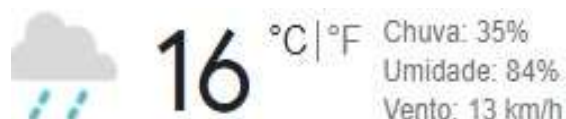

4a ETAPA SUPERBIKE BRASIL 2022

Sorted on best lap time

SBK LIGHT 1000cc

Autódromo de Interlagos 4,309 km

3o Classificatório - SBK LIGHT

18/06/2022 14:20

Qualifying (25:00 Time) started at 14:19:32

Pos	No.	Name	Equipe	Moto	Best Tm	Diff	Gap	Laps	Lap	Class	Fpm	Sub	3st	Speed
1	205	Christian Simonit	RXP/TRH RACING	Kawasaki Ninja ZX-10F	1:53.513			9	8	LIGHT				136,657
2	17	Alex Souza	Controllity Racing	Kawasaki Ninja ZX-10F	3:47.959	1:54.446	1:54.446	1	1	LIGHT				68,049
3	713	Felipe Bittencourt	PCM	BMW S1000RR					0	LIGHT				-
4	86	Edson Errera 10	Errera Racing	BMW S1000RR					0	MASTER	FPM	S		-
5	74	Sergio Prates	JC Racing Team	BMW S1000RR					0	LIGHT				-
6	999	Rodrigo Simon	AllBoy Colorado	Honda CBR1000RR					0	LIGHT				-
7	55	Oswaldo "Duende"	Duende Racing	Kawasaki Ninja ZX-10F					0	LIGHT				-
8	28	Pablo Nunes	PCM	Suzuki GSXR-1000R					0	MASTER	F MDF			-

RESULTADO SUJEITO A VERIFICAÇÕES TÉCNICAS E/OU DESPORTIVAS

Orbits

CRONOELO
CRONOMETRAGEM